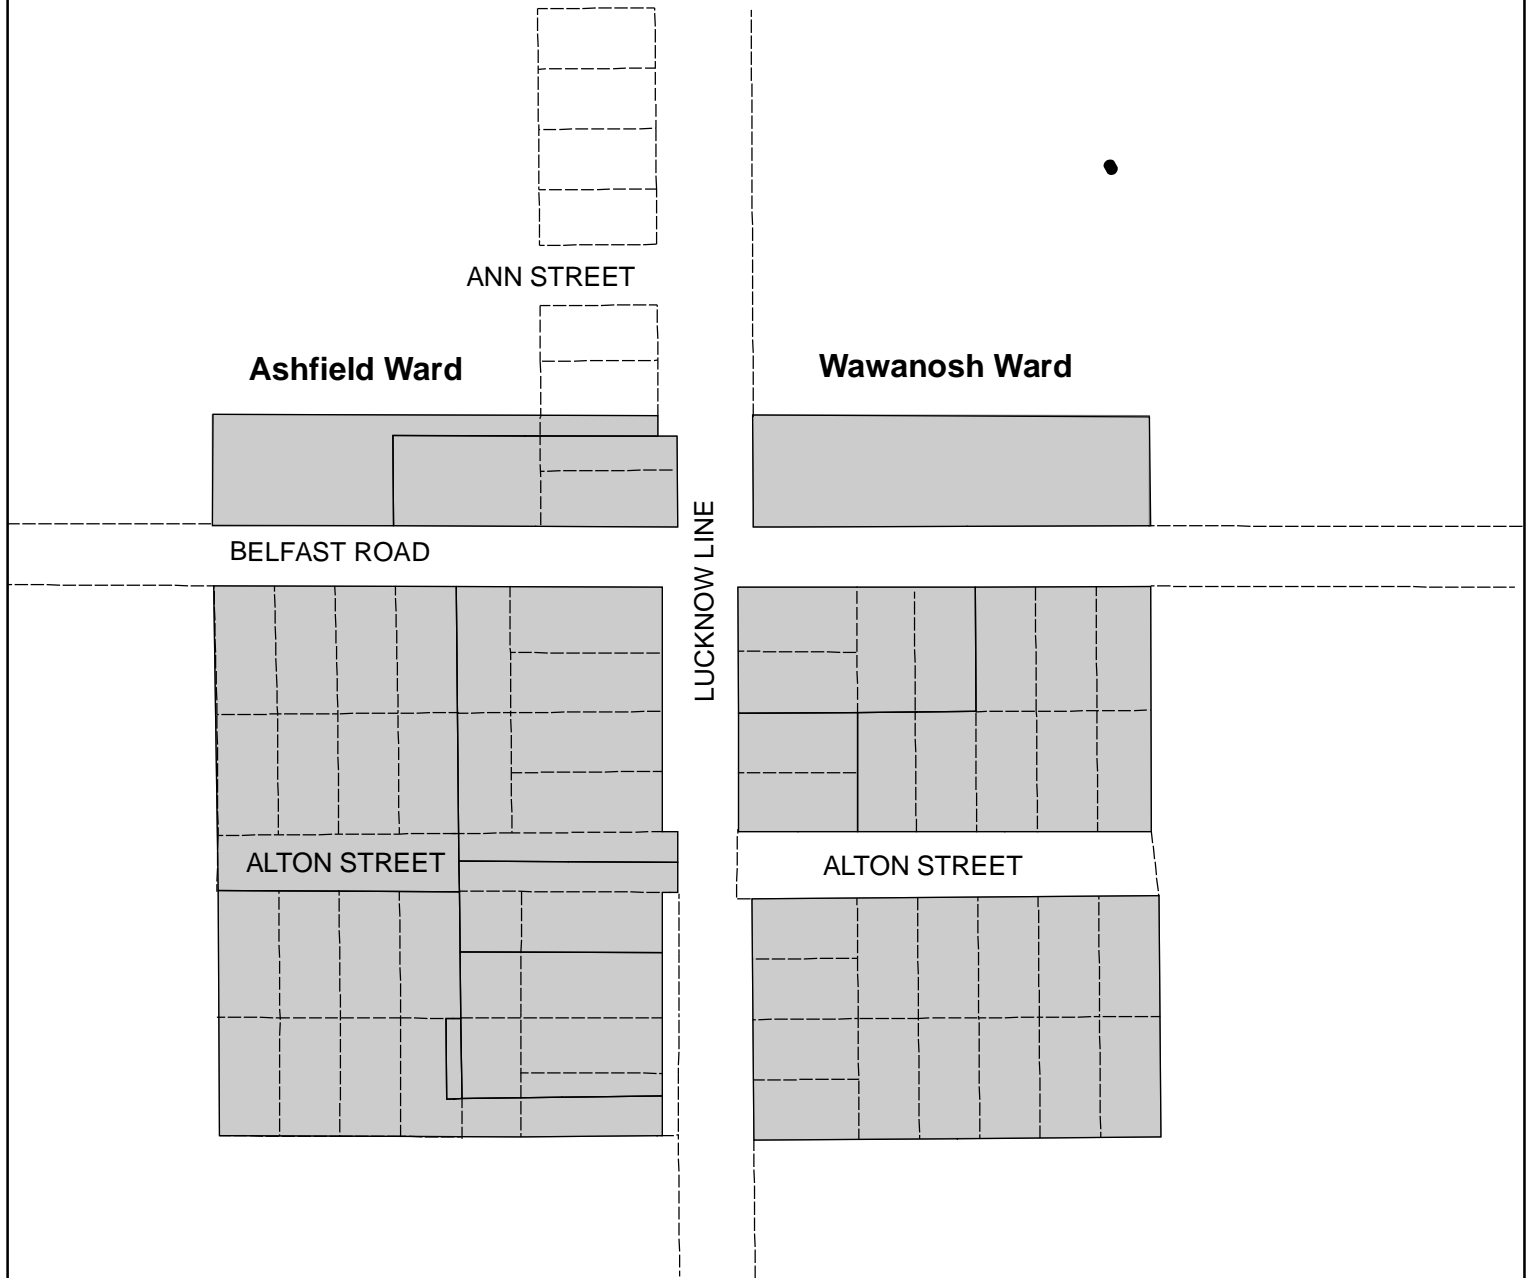

# TOWNSHIP OF ASHFIELD - COLBORNE - WAWANOSH SCHEDULE "F" OFFICIAL PLAN BELFAST

 Hamlet