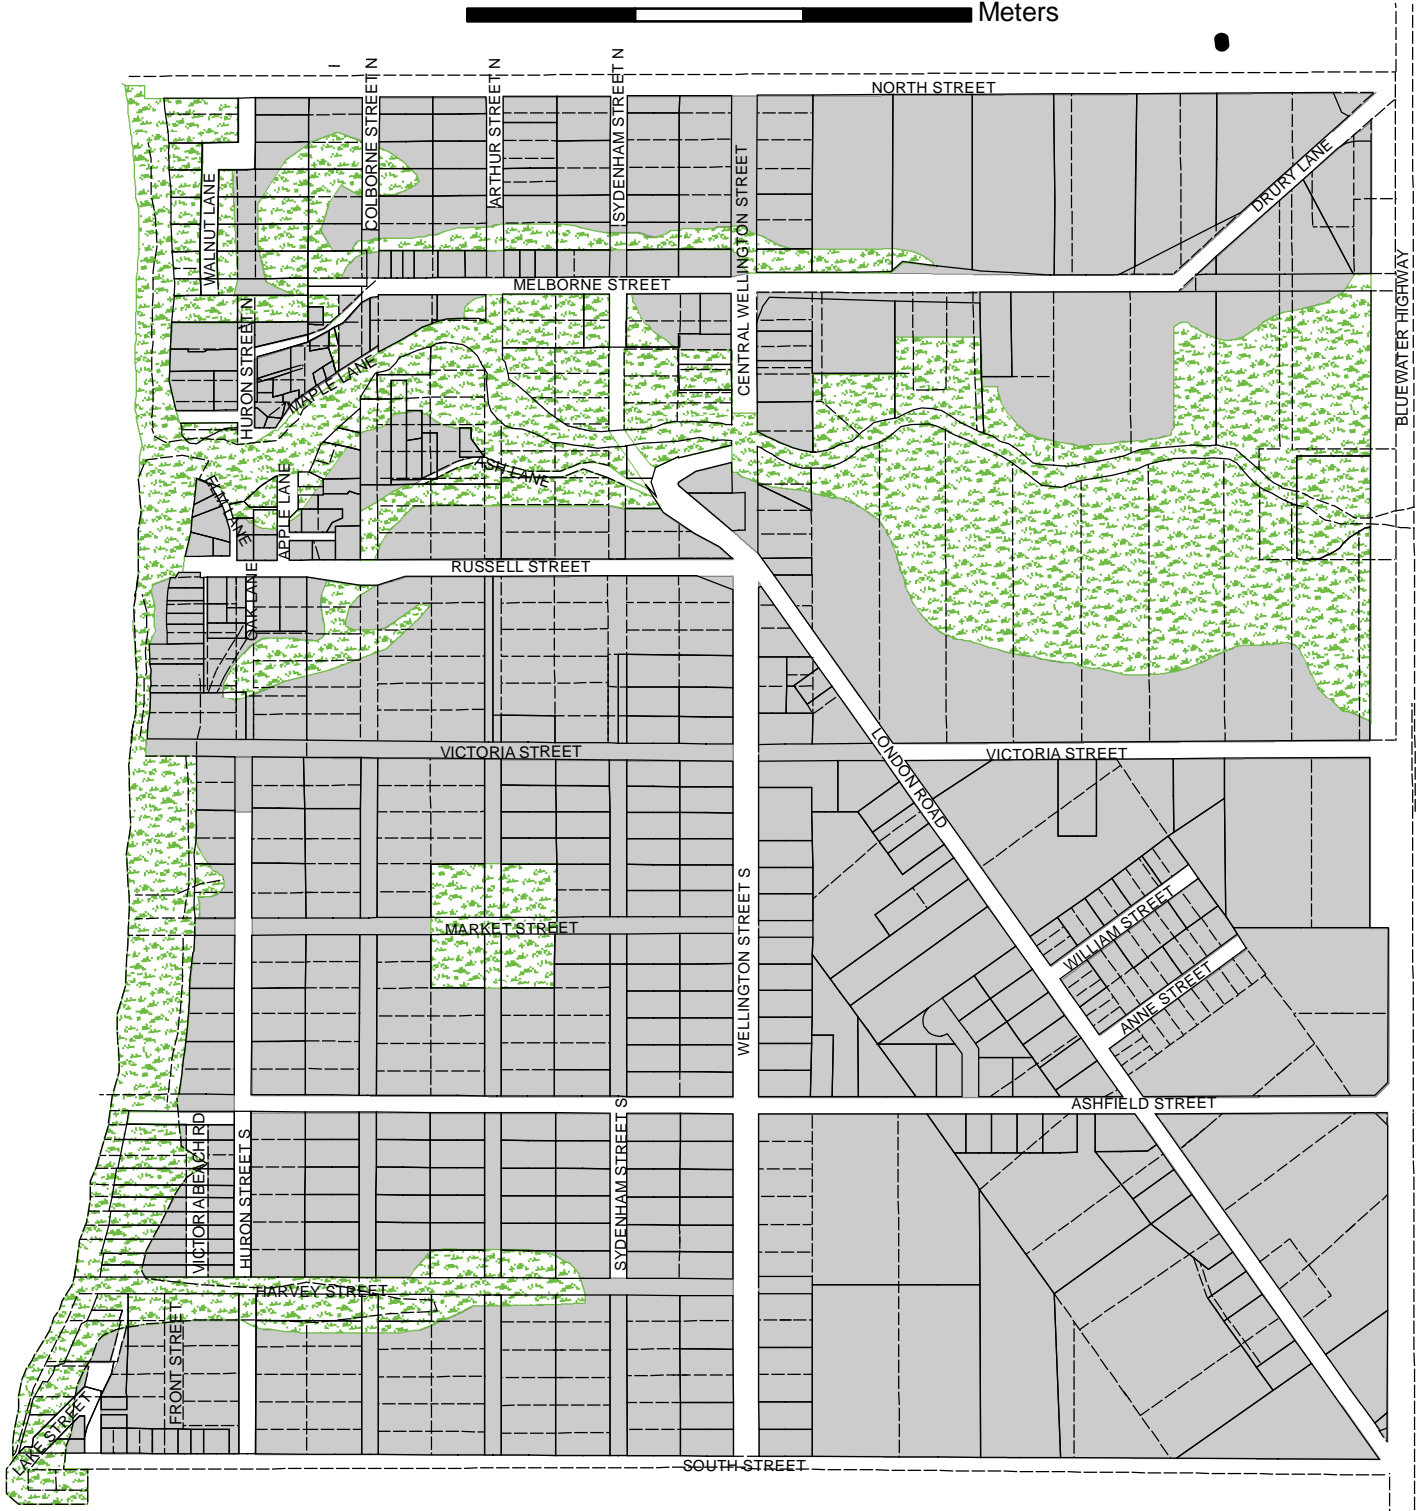

# TOWNSHIP OF ASHFIELD - COLBORNE - WAWANOSH SCHEDULE "M" OFFICIAL PLAN PORT ALBERT

-  Natural Environment
-  Village