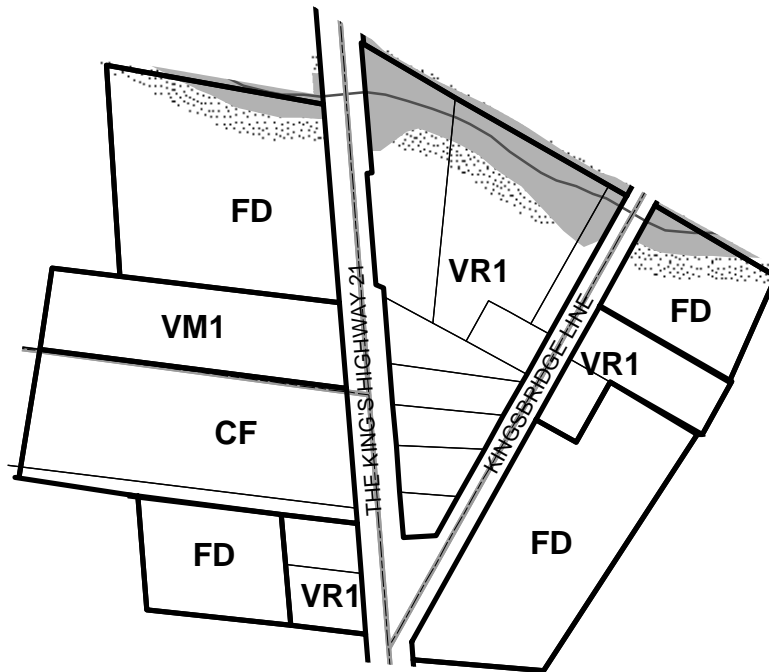

Amendments

Ashfield-Colborne-Wawanosh

Key Map 24
Ashfield Ward -
Kingsbridge

REVISION DATE May 12, 2008

1:5,000

NOTE: Where zone label appears over NE1 or NE5 shading, zone label denotes applicable zone.